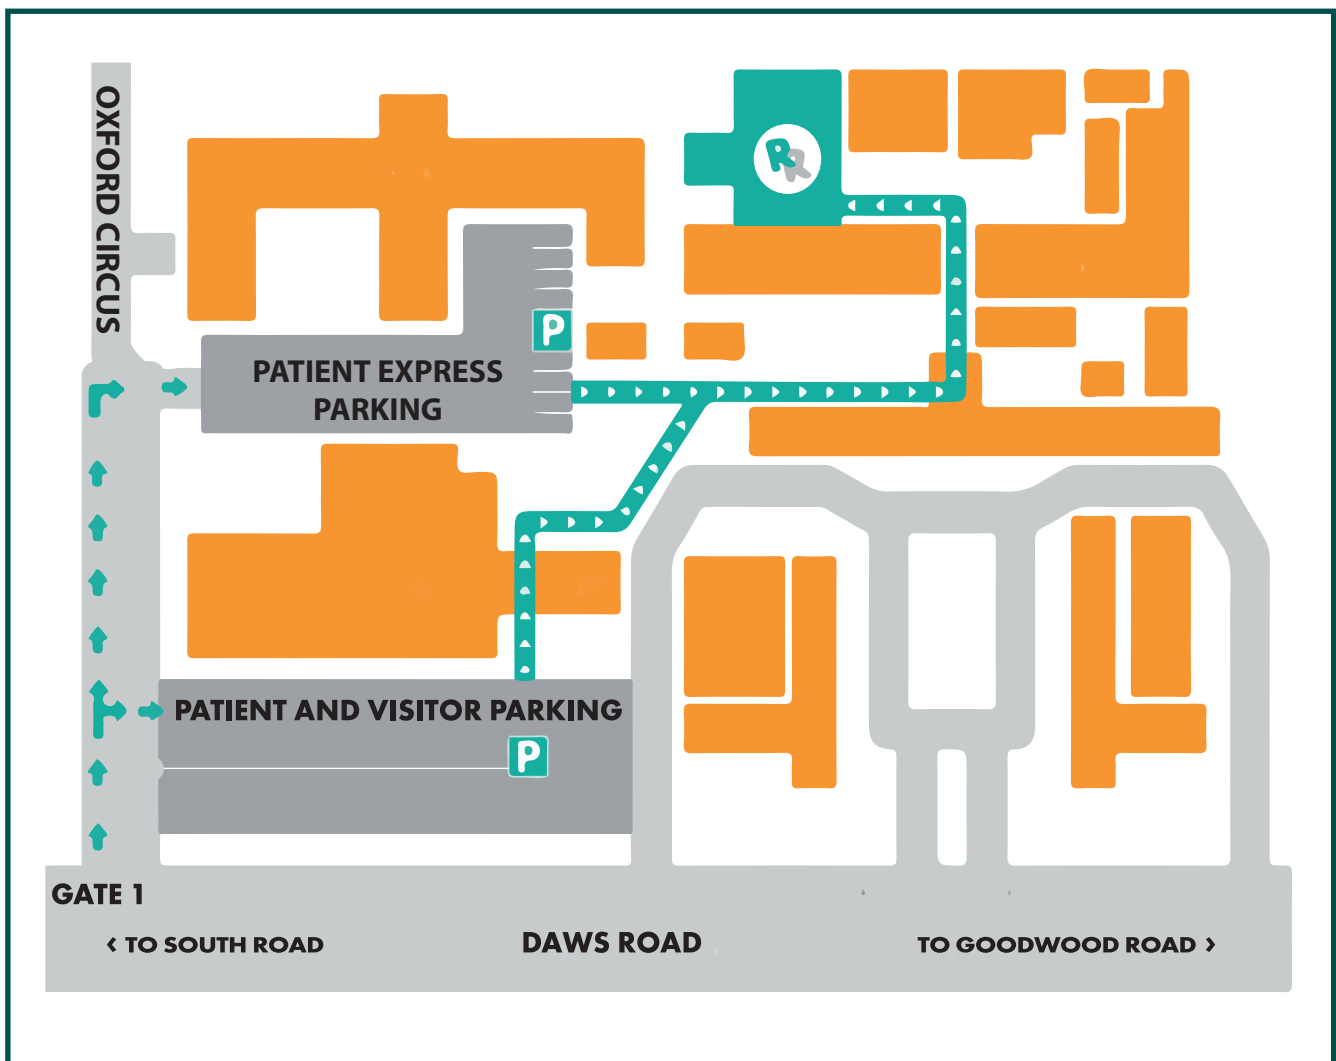

Repat Radiology is located on the corner of Daws and Goodwood Roads at Daw Park.

It is best to enter from **Daws Road - Gate 1** and park either in the Repat Radiology Express Parking or in the Patient and Visitor Parking (refer to map).

From the car park follow the covered walk way to Radiology, it is well sign posted.

If you require wheelchair assistance or have any enquiries please call **7117 2500**.

**REPAT RADIOLOGY****SA Medical Imaging**